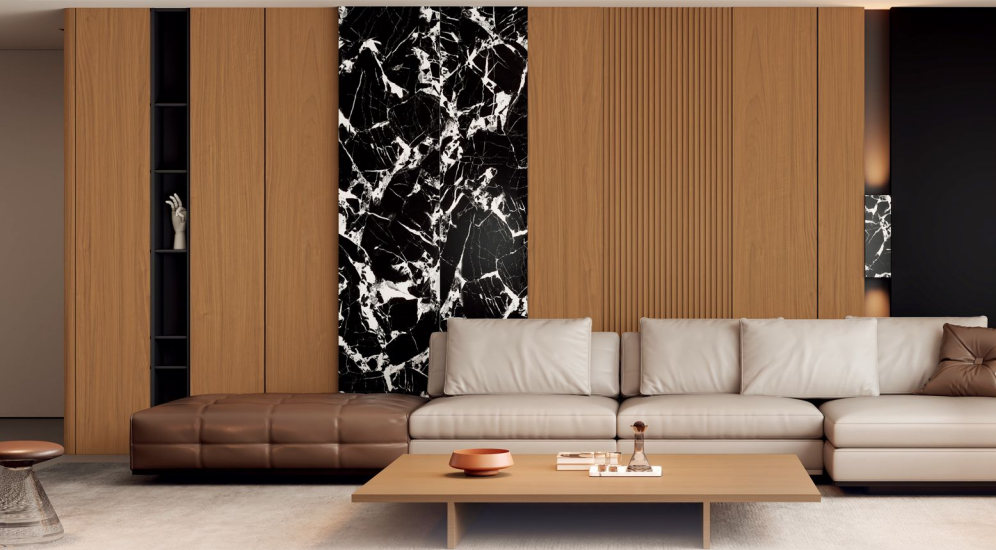

fashion
时尚

[. Appreciation]

绿色 · 定制 · 美学 · 生活

011111