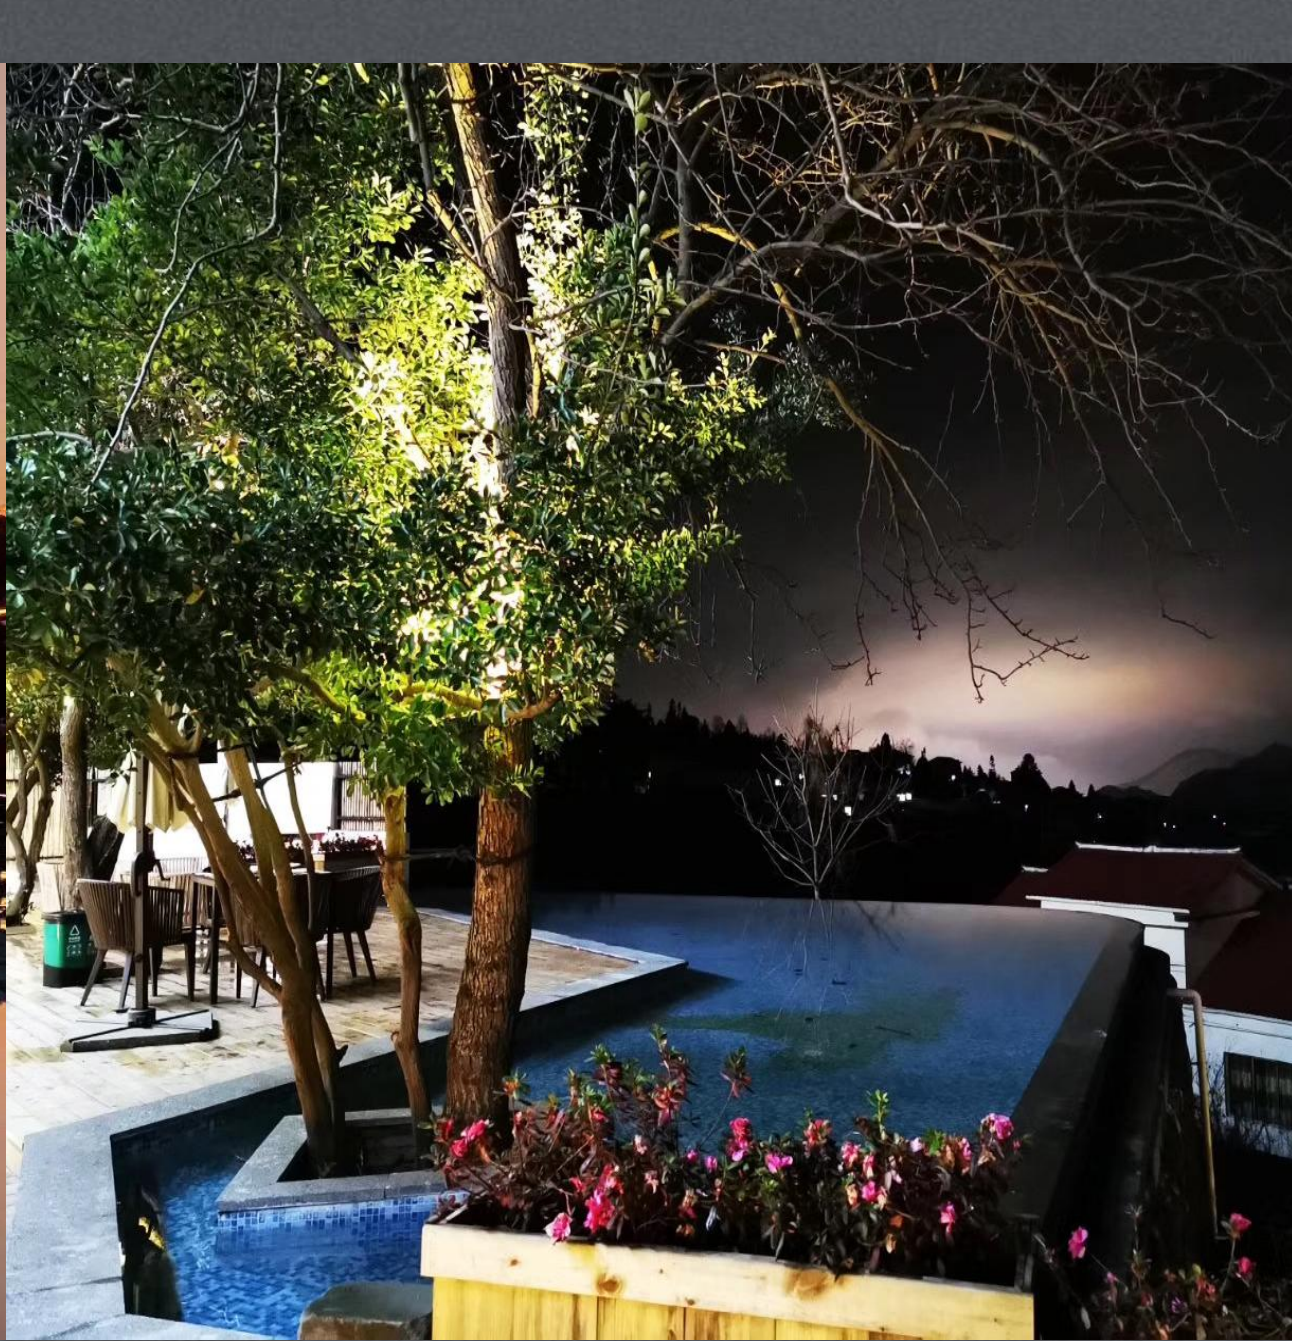

A monochromatic, misty landscape photograph. The foreground is filled with tall, thin reeds or grasses. In the middle ground, a dense forest of trees is visible, partially obscured by a thick layer of mist or fog. The background is a pale, overcast sky. A semi-transparent dark grey horizontal bar is overlaid across the center of the image, containing the text.

SPACE

工装设计案例---新中式轻奢酒

SPACE

工装案例——贵州桐梓颐方竹民宿酒店

*I am here*

给主人一个**温馨静谧的港**

**湾**

打造设计、服务、品质的全案设计团