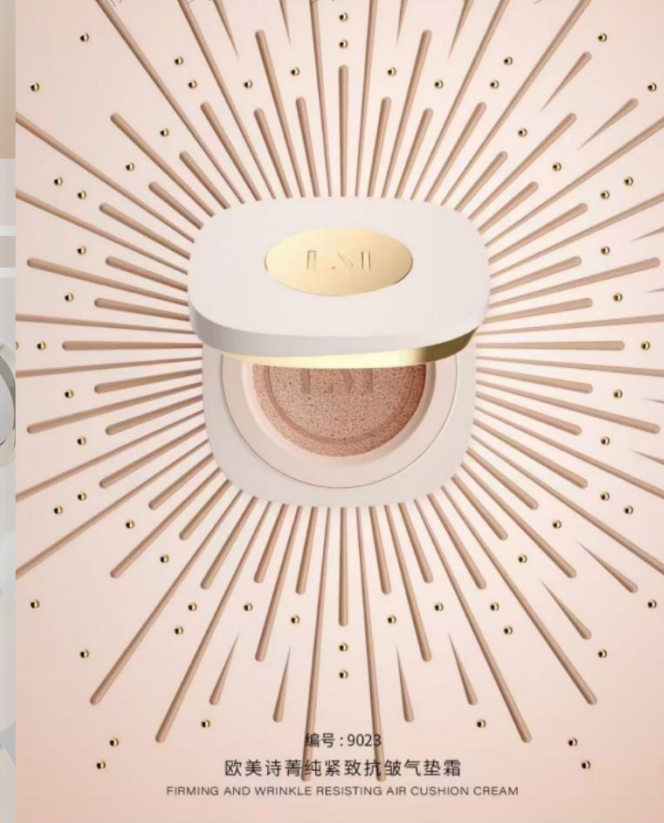

Base makeup

LOUIIESI 欧美诗

自然打造 持妆到晚

清透定妆锁水 打造自然柔雾妆容

精萃修颜持妆双层气垫霜粉饼组合

ESSENTIAL MAKEUP HOLDING DOUBLE CUSHIONCREME FOUNDATION SET

双层气垫霜粉饼组合
(9022)

LOUIIESI

清透薄润 细腻养肤

Clear, thin, moisturizing, delicate and nourishing skin

编号: 9021

欧美诗焕镜波纹补水气垫霜

MIRROR RIPPLE WATER REPLENISHMENT CUSHION CREAM

焕镜波纹补水气垫霜
(9021)

LOUIIESI

沁润滋养 光透紧致

Refreshing, nourishing, translucent and tight

编号: 9023

欧美诗菁纯紧致抗皱气垫霜

FIRMING AND WRINKLE RESISTING AIR CUSHION CREAM

菁纯紧致抗皱气垫霜
(9023)

欧美诗-无暇底妆 (粉底)

Base makeup

盈润无瑕持妆粉底液
(9025)