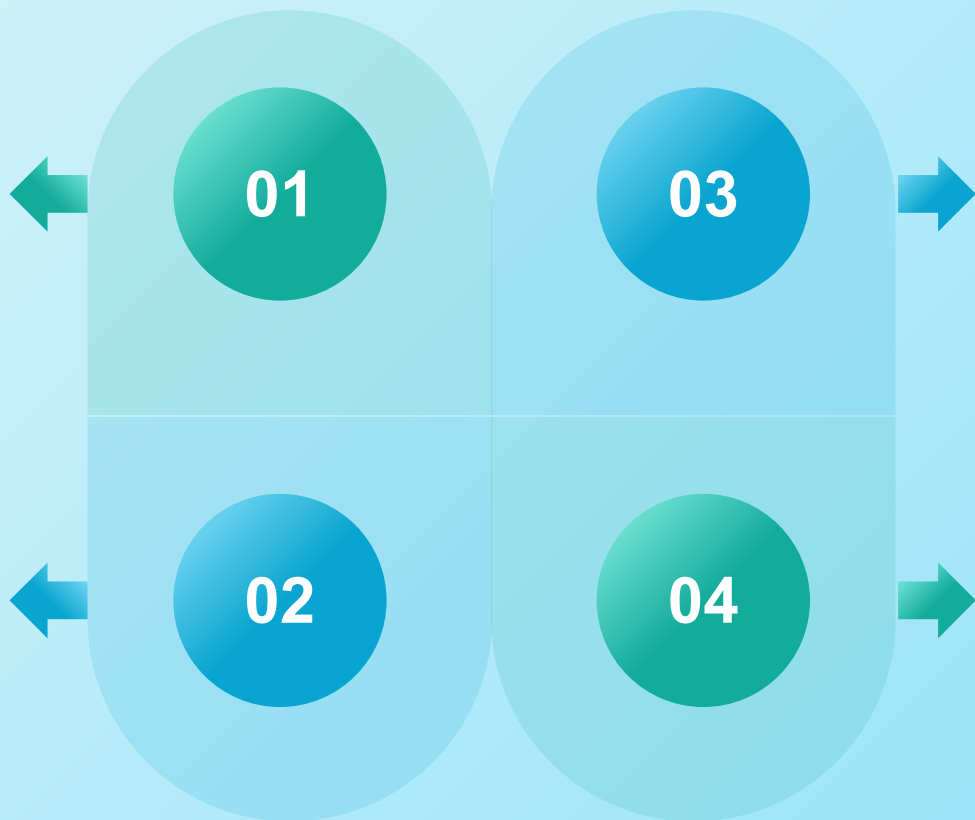

合作共赢

信任是基石，携手共进步

缘分的相遇

注定的缘分让我们相遇，开启合作的第一步。

真诚的合作

彼此的真诚构筑信任，让我们的合作更加稳固与深入。

信任的联手

相互的信任让我们并肩作战，形成强大的合力。

努力的进步

不断的努力使我们共同进步，在行业中寻求新的突破。