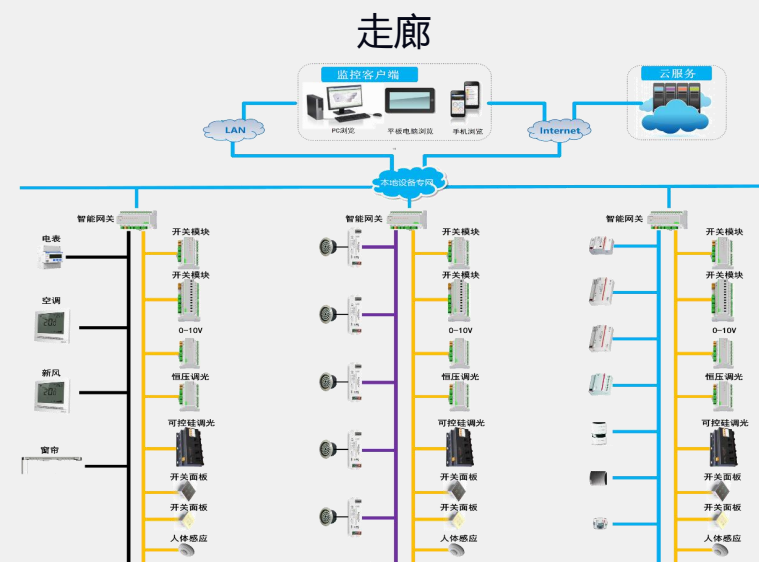

拍摄

SOS

为了提高巡逻巡更的效率，可以使用二维码为每个巡查点位生成一个二维码，利用手机扫码便能实时记录巡查情况，上报隐患和整改信息，发现异常问题时也能够及时反馈给相关负责人

An aerial photograph of a modern architectural complex, possibly a university or corporate campus, featuring several tall, rectangular buildings with textured facades. The buildings are interspersed with lush green trees and landscaped areas. A prominent circular structure is visible in the background. A semi-transparent blue horizontal band is overlaid across the middle of the image, containing the white Chinese characters '智慧照明' (Smart Lighting).

智慧照明

智慧照明

大堂

餐饮中心

走廊

控制范围：大堂、走廊、餐厅、会议室、室外泛光

分使用时间段调节

设定一般模式，分时段进行自动开启关闭，亦可手动进行调节。

分需要联动照明

照明长期保持关闭状态，根据时段、人员感应进行联动照明，满足当时需要

An aerial photograph of a modern campus. The scene is dominated by several tall, rectangular buildings with facades of vertical glass slats. The buildings are interspersed with lush green trees and landscaped areas. In the background, there are circular structures that appear to be sports fields or arenas. The overall atmosphere is one of a well-planned, green urban environment.

智慧设备管控

智慧设备管控

智慧设备管控系统由以下部分组成：

- (1) 暖通空调系统监控
- (2) 给排水系统监控
- (3) 送排风系统监控
- (4) 供配电监控
- (5) 电梯运行状况的监控
- (6) 室内空气质量监测
- (7) 供水水质监测

诸多的机电设备之间有着内在的相互联系，于是就需要完善的自动化管理；建立机电设备管理系统，达到对机电设备进行综合管理、调度、监视、操作和控制

工区环境控制