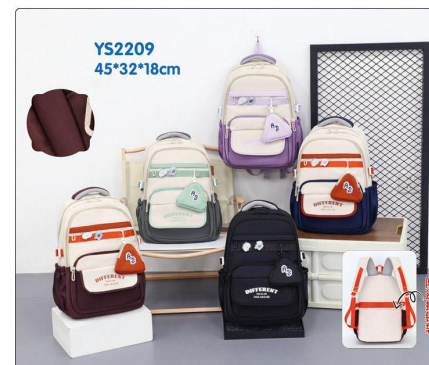

Model: YS2209
Fabric: Oxford cloth
Size: 45/32/18cm
Colour: Green; Deep red;
Purple;Black; Blue