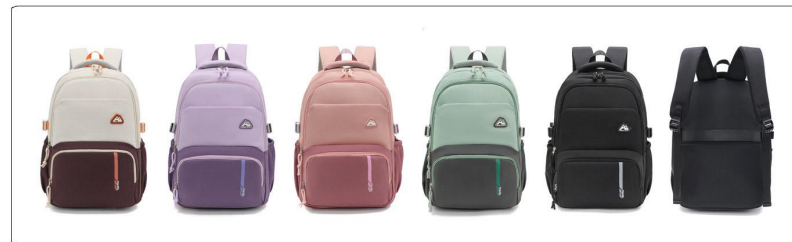

BACKPACK

Model: FA6609
Fabric: Oxford cloth
Size: 45/30/16cm
Colour: Pink; Purple; Green;
 Beige; Black

Model: FA6606 **Fabric:** Oxford cloth
Size: 45/30/16cm **Colour:** Pink; Green; Purple; Beige; Black