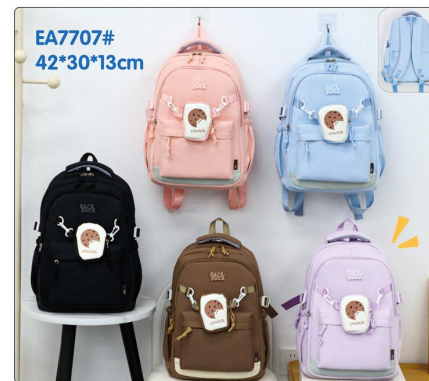

Model: EA7707
Fabric: Oxford cloth
Size: 42/30/13cm
Colour: Pink; Blue; Brown; purple; Black