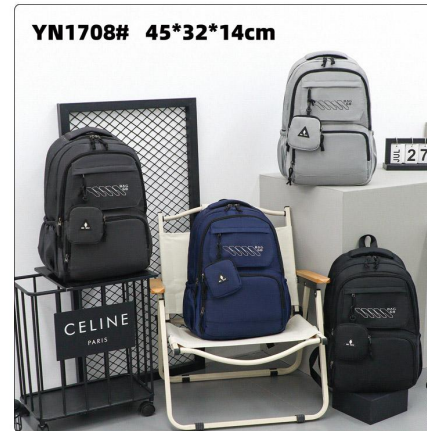

Model: YN1708
Fabric: Oxford cloth
Size: 45/32/14cm
Colour: Blue; Light gray;
Dark gray; Black